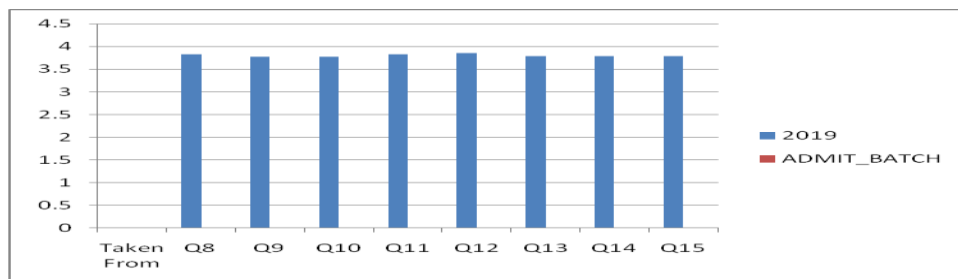

Signature of IQAC-Coordinator
I.Q.A.C. Coordinator
NRI INSTITUTE OF TECHNOLOGY
POTHAVARAPPADU (V), Agiripalli (M)
Eluru Dist., Vijayawada Rural - 521 212

Signature of PRINCIPAL
PRINCIPAL
NRI Institute of Technology
Pothavarappadu (V), Agiripalli