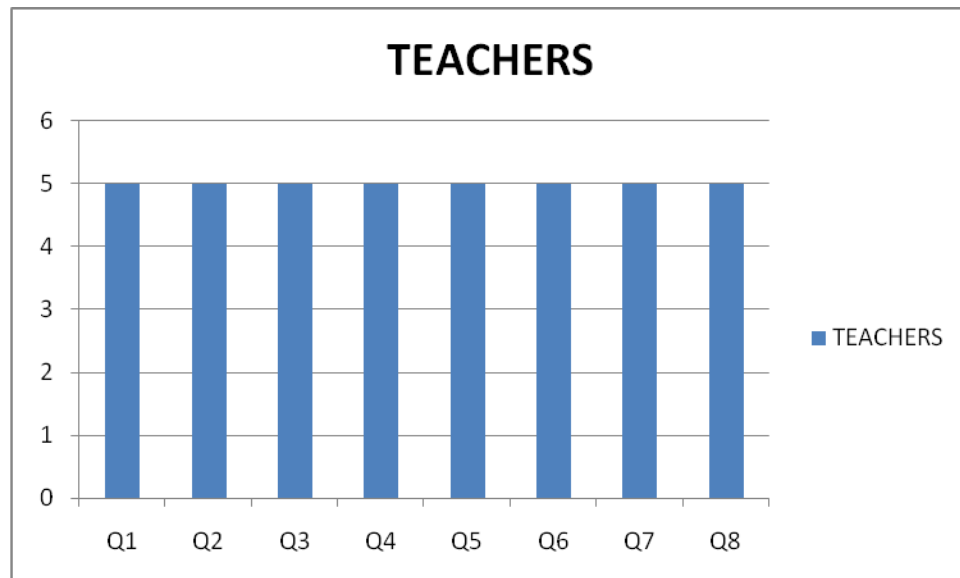

NRI INSTITUTE OF TECHNOLOGY

AUTONOMOUS

Accredited : NAAC with "A", NBA (CSE, ECE & EEE)

Approved by AICTE, New Delhi & Permanently affiliated to JNTUK, Kakinada
Pothavarappadu, Agiripalli Mandalam, Krishna Dt., Andhra Pradesh - 521212

URL : www.nrigroupofcolleges.ac.in, Ph : 0866 2469666, Email : principal@nriit.edu.in

CURRICULUM SURVEY REPORT FOR THE ACADEMIC YEAR 2022-23 OVER ALL PERFORMANCE – TEACHERS & EMPLOYER

Sl.No	Type of Survey	Q1	Q2	Q3	Q4	Q5	Q6	Q7	Q8
1	TEACHERS	5	5	5	5	5	5	5	5
2	EMPLOYER	5	5	5	5	5	5	5	5

Signature of **IQAC-Coordinator**
I.Q.A.C. Coordinator
NRI INSTITUTE OF TECHNOLOGY
POTHAVARAPPADU (V), Agiripalli (M)
Eluru Dist., Vijayawada Rural - 521 212

Signature of **PRINCIPAL**
PRINCIPAL
NRI Institute of Technology
Pothavarappadu (V), Agiripalli