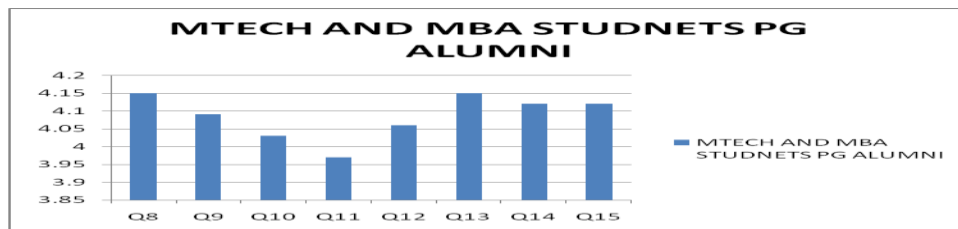

Raj
Signature of IQAC-Coordinator
I.Q.A.C. Coordinator
NRI INSTITUTE OF TECHNOLOGY
POTHAVARAPPADU (V), Agiripalli (M)
Eluru Dist., Vijayawada Rural - 521 212

NRI
Signature of PRINCIPAL
PRINCIPAL
NRI Institute of Technology
Pothavarappadu (V), Agiripalli