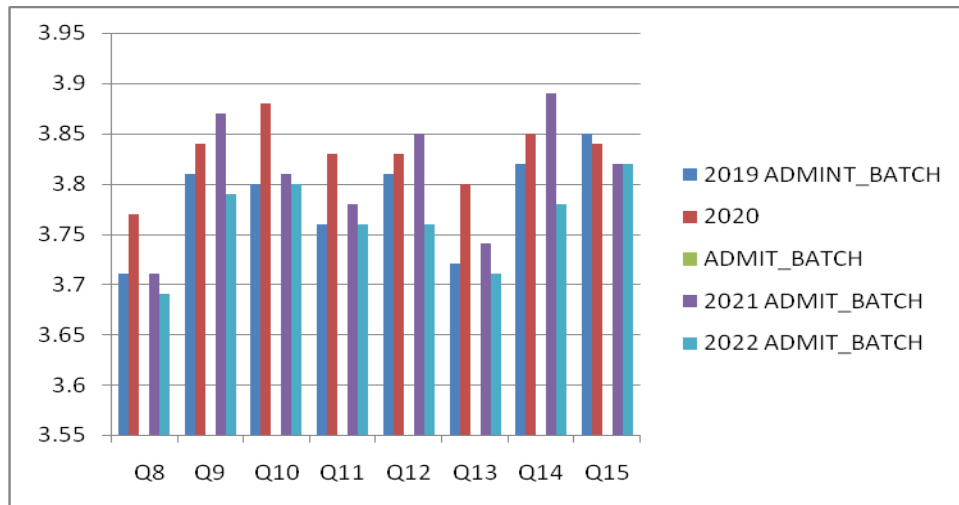

URL : www.nrigroupofcolleges.ac.in, Ph : 0866 2469666, Email : principal@nriit.edu.in

CURRICULUM SURVEY REPORT FOR THE ACADEMIC YEAR 2022-23

OVER ALL PERFORMANCE – STUDENTS -GRAPHICAL VIEW

FROM Q1 TO Q7

FROM Q8 TO Q15