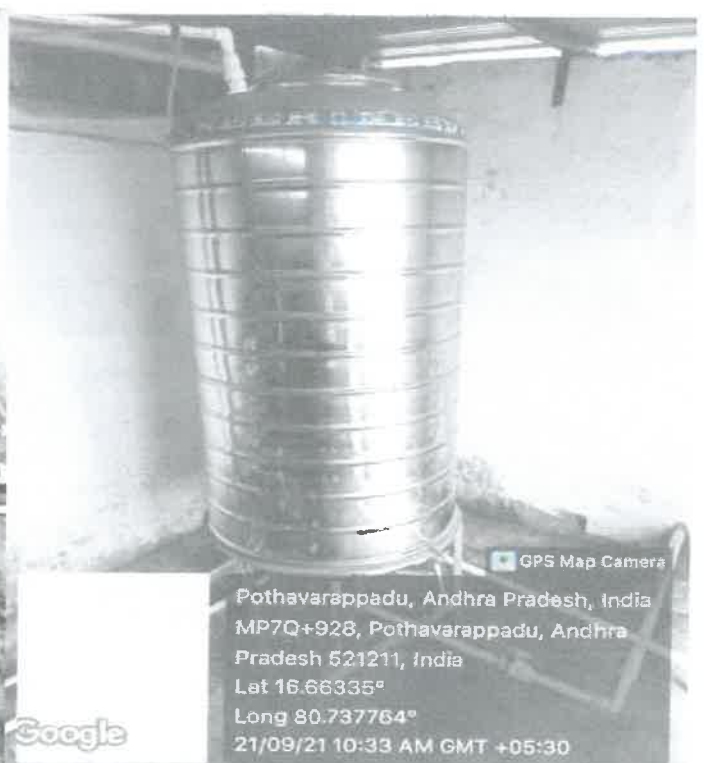

NRI INSTITUTE OF TECHNOLOGY

(AUTONOMOUS)

Approved by AICTE, New Delhi: Permanently Affiliated to JNTUK, Kakinada
Accredited by NAAC with "A" GRADE, Accredited by NBA (CSE, ECE&EEE)
An ISO 9001:2015 Certified Institution

Pothavarappadu (V), Agiripalli (M), Eluru District, A.P., India, Pin: 521 212
URL: www.nriit.edu.in, email: principal@nriit.edu.in, Mobile: + 91 8333882444

WATER PURIFIER

Ravi
IQAC Coordinator
NRI INSTITUTE OF TECHNOLOGY
POTHAVARAPPADU (V), Agiripalli (M)
Eluru Dist., Vijayawada Rural- 521 212

[Signature]
Principal
NRI Institute of Technology
Pothavarappadu (V), Agiripalli (M)