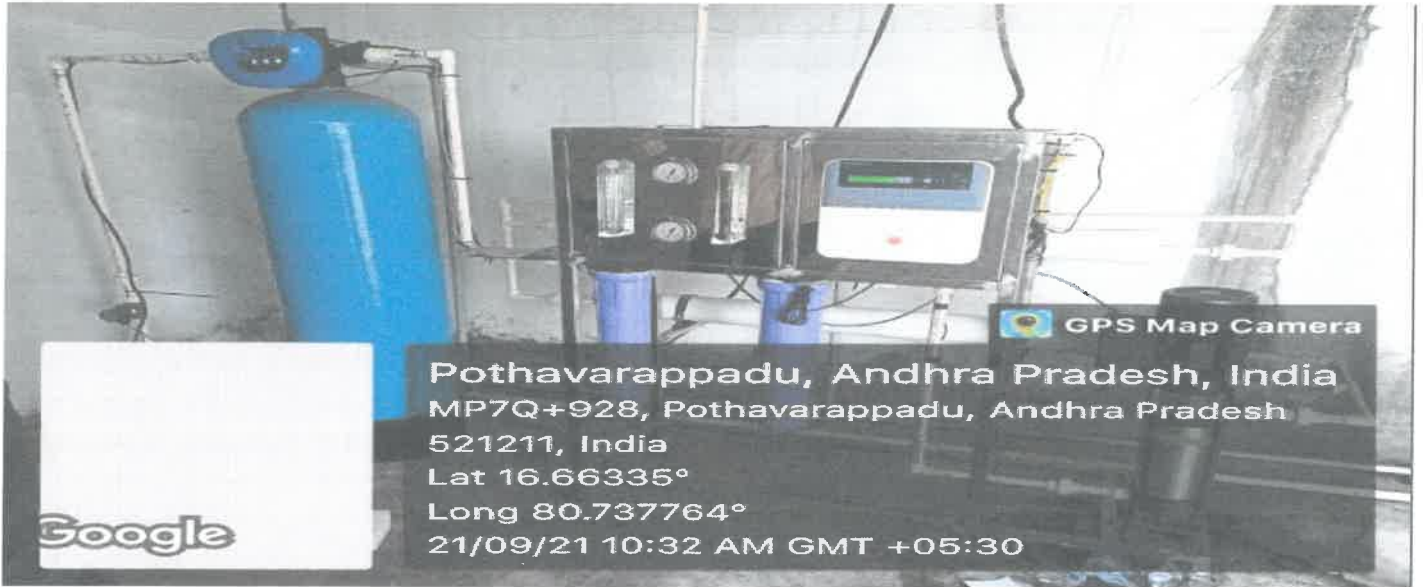

## WATER PURIFIER

*Ravi*  
IQAC Coordinator  
NRI INSTITUTE OF TECHNOLOGY  
POTHAVARAPPADU (V), Agiripalli (M)  
Eluru Dist., Vijayawada Rural- 521 212

*[Signature]*  
Principal  
NRI Institute of Technology  
Pothavarappadu (V), Agiripalli (M)