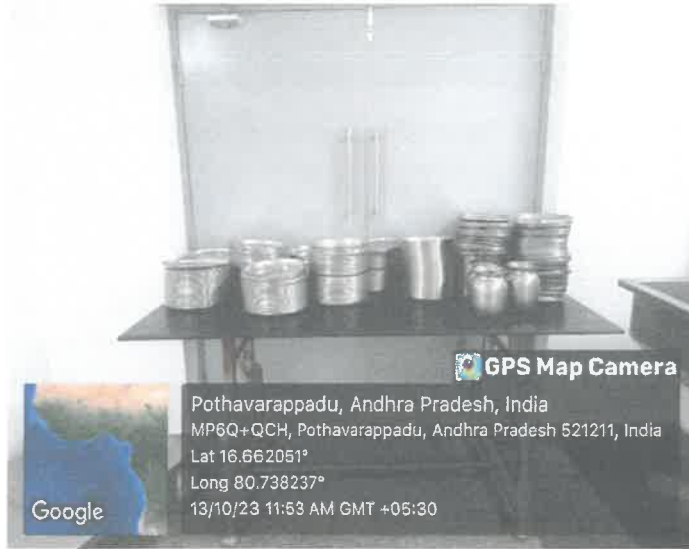

NRI INSTITUTE OF TECHNOLOGY

(AUTONOMOUS)

Approved by AICTE, New Delhi: Permanently Affiliated to JNTUK, Kakinada
Accredited by NAAC with "A" GRADE, Accredited by NBA (CSE, ECE&EEE)
An ISO 9001:2015 Certified Institution

Pothavarappadu (V), Agiripalli (M), Eluru District, A.P., India, Pin: 521 212
URL: www.nriit.edu.in, email: principal@nriit.edu.in, Mobile: + 91 8333882444

ECO-FRIENDLY ENVIRONMENT

Raj...
IQAC Coordinator
NRI INSTITUTE OF TECHNOLOGY
POTHAVARAPPADU (V), Agiripalli (M)
Eluru Dist., Vijayawada Rural - 521 212

Principal
Principal
NRI Institute of Technology
Pothavarappadu (V), Agiripalli (M)