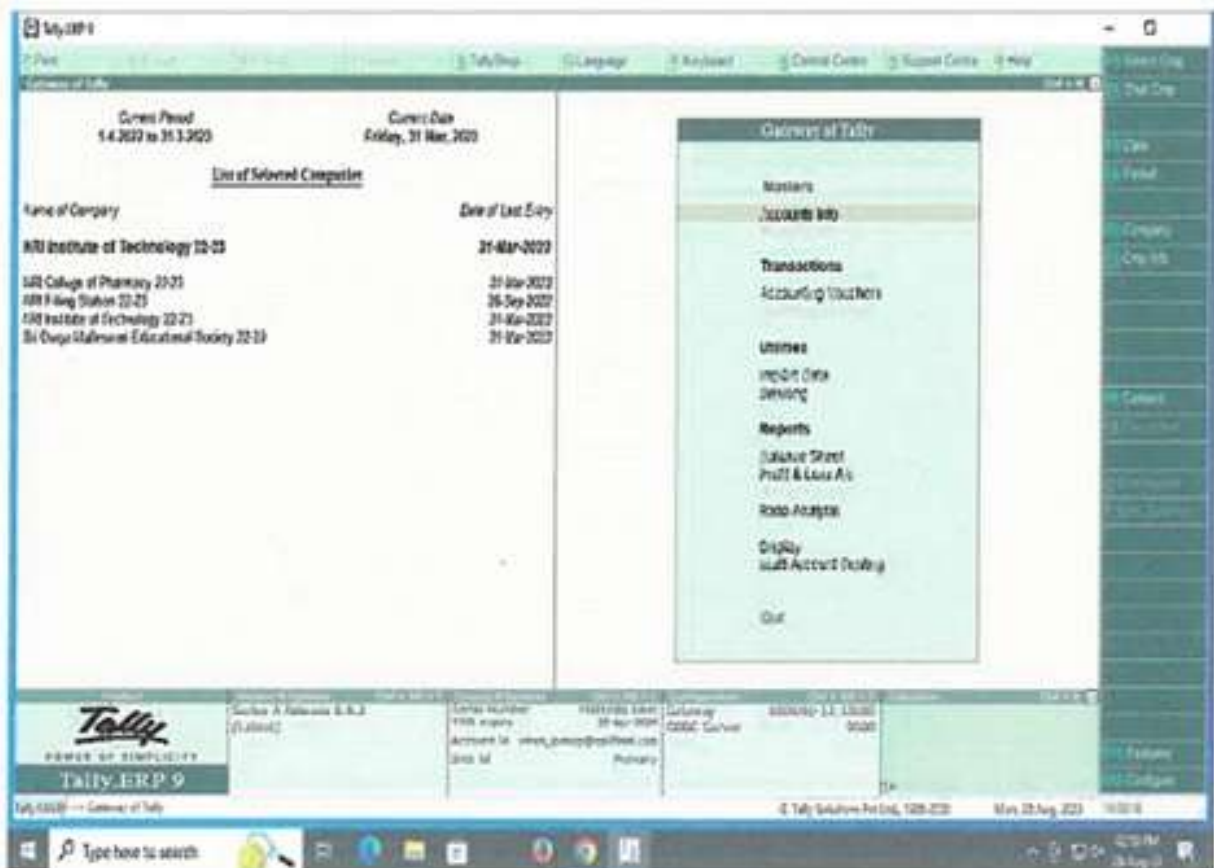

Pothavarappadu (V), Agiripalli (M), Eluru District, A.P., India, Pin: 521 212
URL: www.nriit.edu.in, email: principal@nriit.edu.in, Mobile: + 91 8333882444

I I. FINANCE & ACCOUNTS

Login Tally.ERP.9 Software