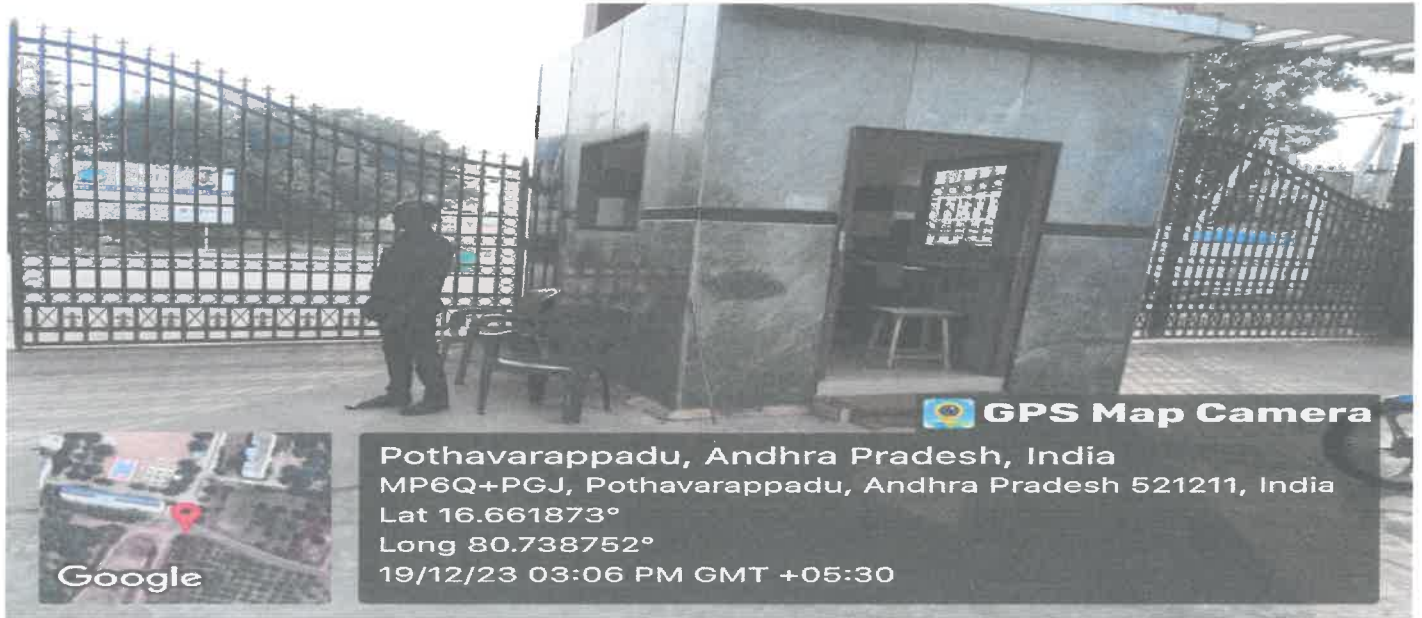

NRI INSTITUTE OF TECHNOLOGY

(AUTONOMOUS)

Approved by AICTE, New Delhi: Permanently Affiliated to JNTUK, Kakinada
Accredited by NAAC with "A" GRADE, Accredited by NBA (CSE, ECE&EEE)
An ISO 9001:2015 Certified Institution

Pothavarappadu (V), Agiripalli (M), Eluru District, A.P., India, Pin: 521 212
URL: www.nriit.edu.in, email: principal@nriit.edu.in, Mobile: + 91 8333882444

SAFETY AND SECURITY

Raj
IQAC Coordinator
I.Q.A.C. Coordinator
NRI INSTITUTE OF TECHNOLOGY
POTHAVARAPPADU (V), Agiripalli (M)
Eluru Dist., Vijayawada Rural - 521 212

[Signature]
Principal
PRINCIPAL
NRI Institute of Technology
Pothavarappadu (V), Agiripalli (M).