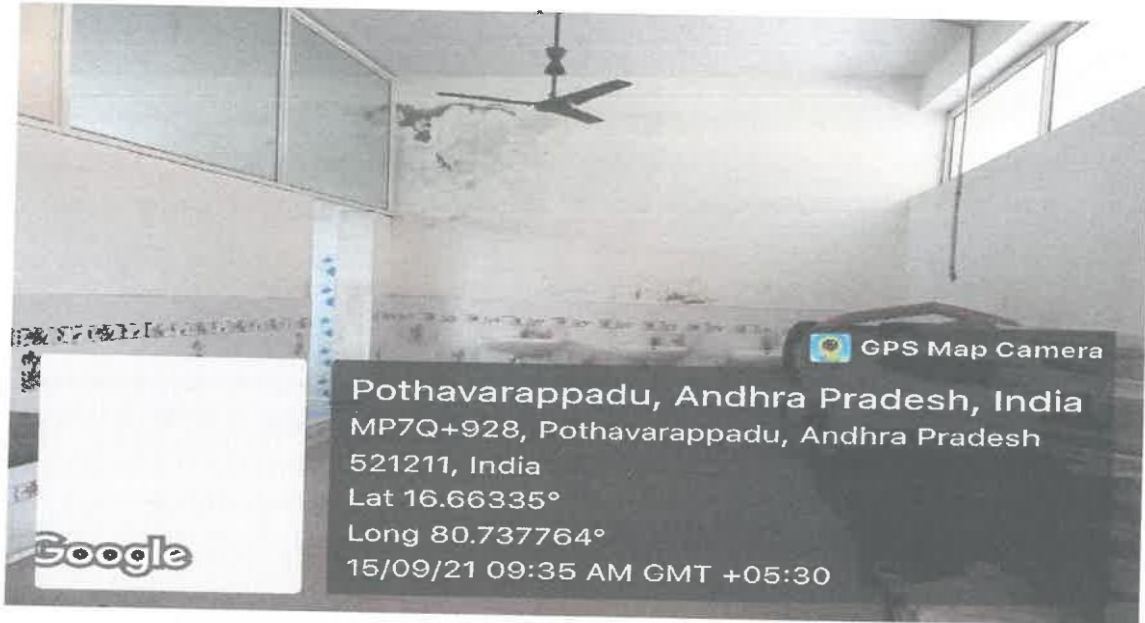

DISABLED FRIENDLY WASHROOM

IQAC Coordinator
T.S.A.C. Coordinator

NRI INSTITUTE OF TECHNOLOGY
POTHAVARAPPADU (V), Agiripalli (M)
Eluru Dist., Vijayawada Rural - 521 212

Principal
PRINCIPAL
NRI Institute of Technology
Pothavarappadu (V), Agiripalli (M)