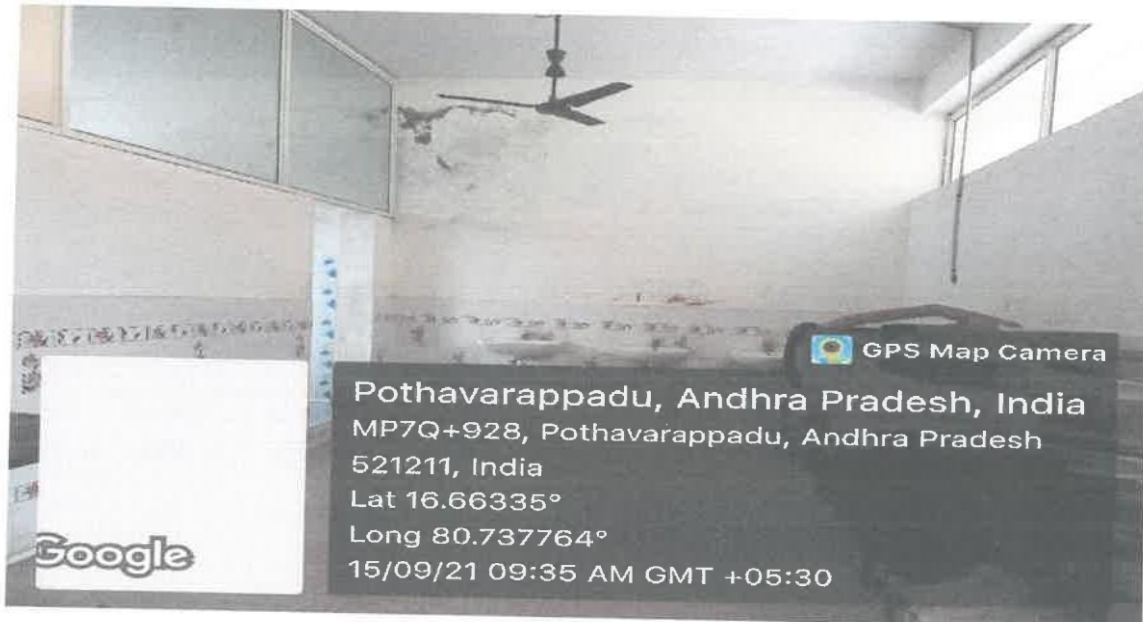

DISABLED FRIENDLY WASHROOM

IQAC Coordinator
T.S.A.C. Coordinator

NRI INSTITUTE OF TECHNOLOGY
POTHAVARAPPADU (V), Agiripalli (M)
Eluru Dist., Vijayawada Rural - 521 212

Principal
PRINCIPAL
NRI Institute of Technology
Pothavarappadu (V), Agiripalli (M)